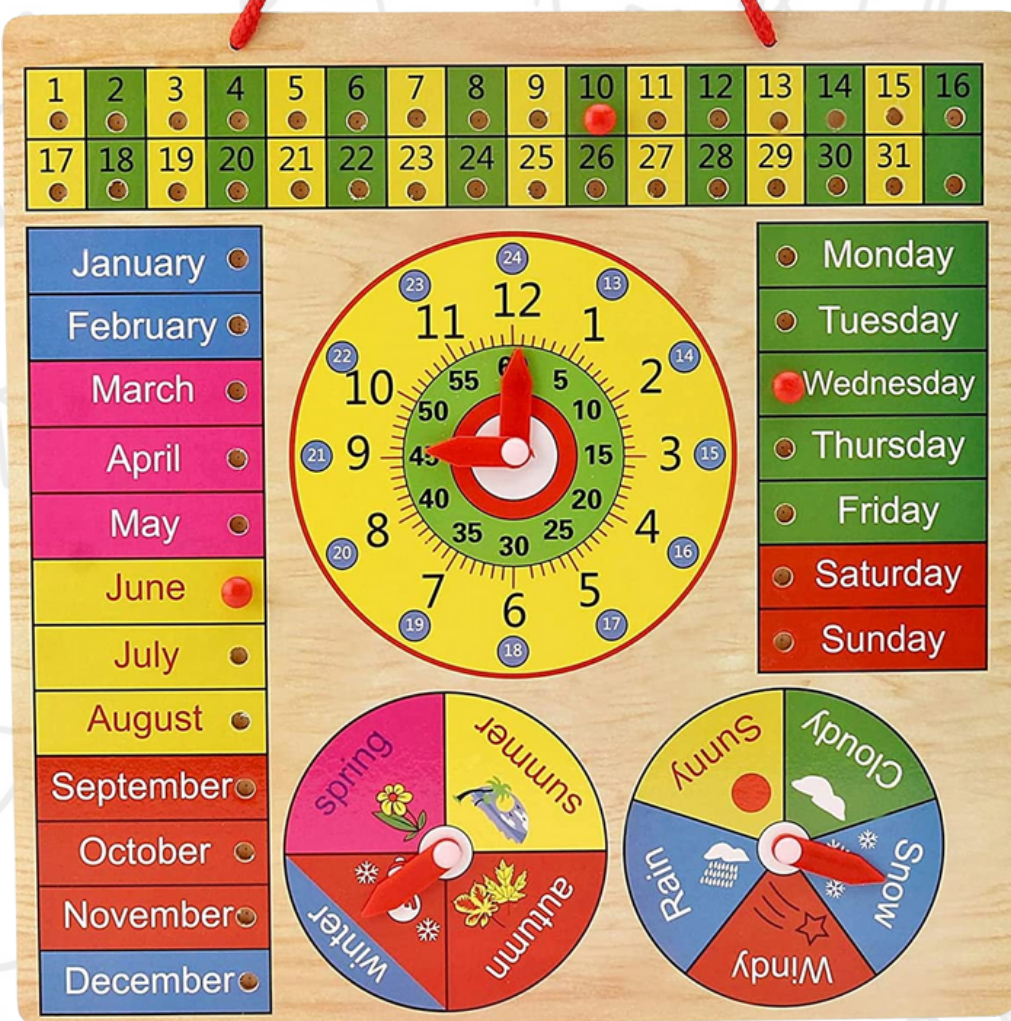

WOODEN TOYS

- **Wooden Capital Alphabetes**

CRAFTYNN

WOODEN TOYS

• **Wooden Clock**

- **Wooden Kids Learning Educational (Car/Train)**

- **Wooden Knob Puzzles**

- **Fruit Board**