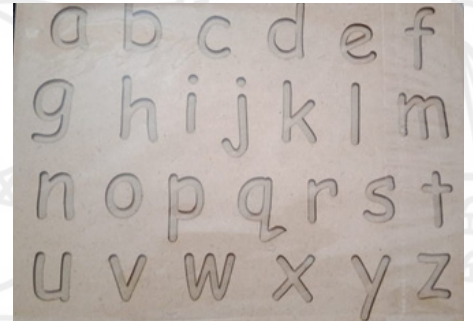

• Educational Tracing Board