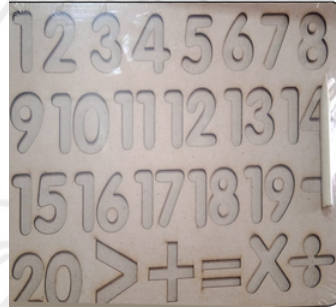

• Educational Tracing Board