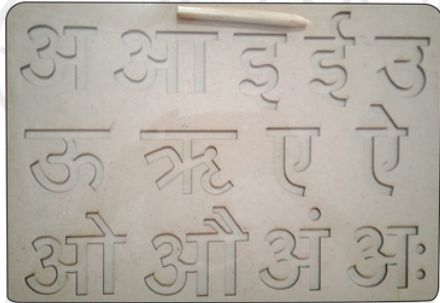

• Educational Tracing Board