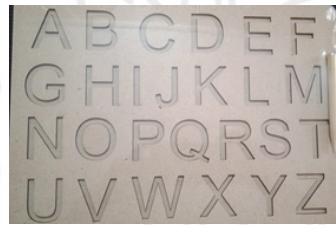

• Educational Tracing Board