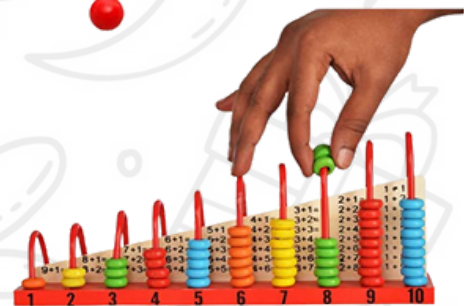

Great preschool educational toys for 1 2 year olds. Perfect Birthday Christmas gifts and great for parties and indoor/outdoor activities!