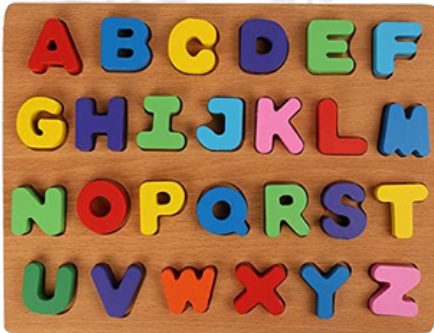

- **Wooden Capital Alphabetes**